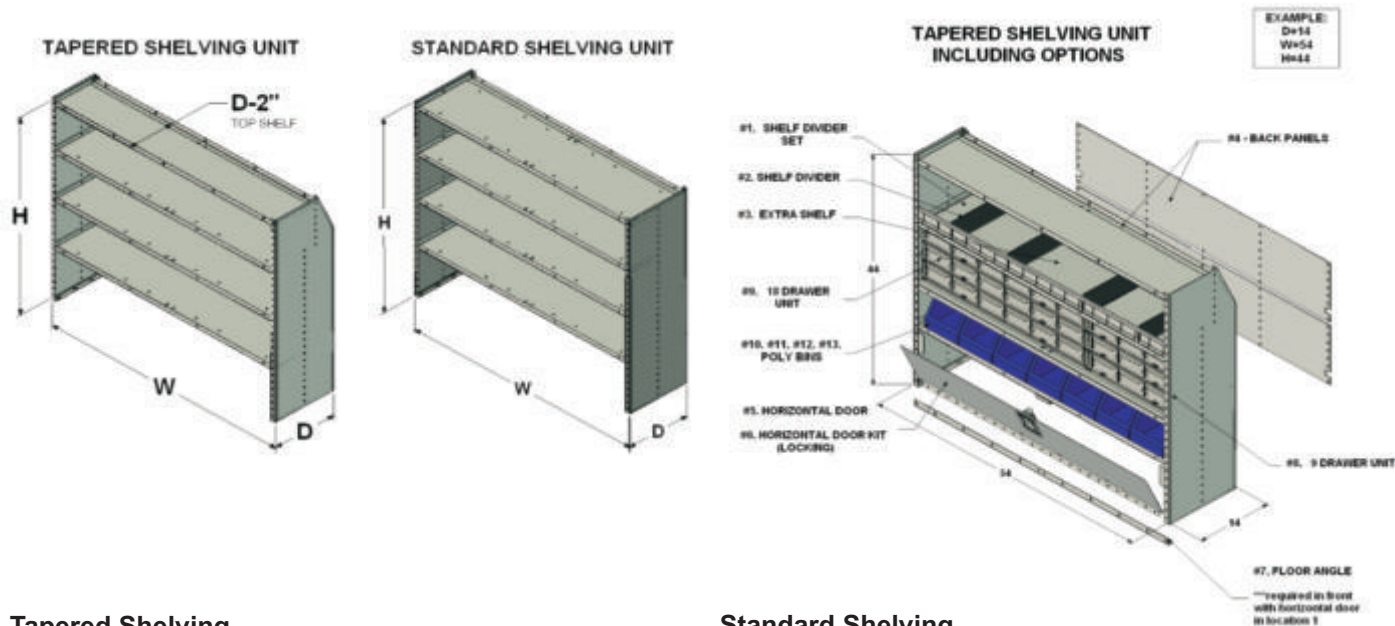

WORK TRUCKS PLUS – SHELVING SOLUTIONS

Tapered Shelving

Part Number	Description	(D)	(W)	(H)	LBS
R10-M1218T	12"X18" MINI-VAN - 3 SHELVES	12	18	38	15
R10-M1230T	12"X30" MINI-VAN - 3 SHELVES	12	30	38	25
R10-M1244T	12"X44" MINI-VAN - 3 SHELVES	12	38	38	31
R10-M1254T	12"X54" MINI-VAN - 3 SHELVES	12	54	38	44
R10-M1418T	14"X18" MINI-VAN - 3 SHELVES	14	18	38	17
R10-M1430T	14"X30" MINI-VAN - 3 SHELVES	14	30	38	29
R10-M1444T	14"X44" MINI-VAN - 3 SHELVES	14	38	38	36
R10-M1454T	14"X54" MINI-VAN - 3 SHELVES	14	54	38	52
R10-F1218T	12"X18" FULL SIZE - 4 SHELVES	12	18	44	17
R10-F1230T	12"X30" FULL SIZE - 4 SHELVES	12	30	44	29
R10-F1244T	12"X44" FULL SIZE - 4 SHELVES	12	38	44	36
R10-F1254T	12"X54" FULL SIZE - 4 SHELVES	12	54	44	51
R10-F1418T	14"X18" FULL SIZE - 4 SHELVES	14	18	44	20
R10-F1430T	14"X30" FULL SIZE - 4 SHELVES	14	30	44	33
R10-F1444T	14"X44" FULL SIZE - 4 SHELVES	14	38	44	42
R10-F1454T	14"X54" FULL SIZE - 4 SHELVES	14	54	44	60
R10-J1218T	12"X18" SPRINTER - 4 SHELVES	12	18	56	22
R10-J1230T	12"X30" SPRINTER - 4 SHELVES	12	30	56	36
R10-J1244T	12"X44" SPRINTER - 4 SHELVES	12	38	56	46
R10-J1254T	12"X54" SPRINTER - 4 SHELVES	12	54	56	65
R10-J1418T	14"X18" SPRINTER - 4 SHELVES	14	18	56	25
R10-J1430T	14"X30" SPRINTER - 4 SHELVES	14	30	56	42
R10-J1444T	14"X44" SPRINTER - 4 SHELVES	14	38	56	54
R10-J1454T	14"X54" SPRINTER - 4 SHELVES	14	54	56	76

Standard Shelving

Part Number	Description	(D)	(W)	(H)	LBS
R10-M1218	12"X18" MINI-VAN - 3 SHELVES	12	18	38	15
R10-M1230	12"X30" MINI-VAN - 3 SHELVES	12	30	38	25
R10-M1244	12"X44" MINI-VAN - 3 SHELVES	12	38	38	31
R10-M1254	12"X54" MINI-VAN - 3 SHELVES	12	54	38	44
R10-M1418	14"X18" MINI-VAN - 3 SHELVES	14	18	38	17
R10-M1430	14"X30" MINI-VAN - 3 SHELVES	14	30	38	29
R10-M1444	14"X44" MINI-VAN - 3 SHELVES	14	38	38	36
R10-M1454	14"X54" MINI-VAN - 3 SHELVES	14	54	38	52
R10-F1218	12"X18" FULL SIZE - 4 SHELVES	12	18	44	17
R10-F1230	12"X30" FULL SIZE - 4 SHELVES	12	30	44	29
R10-F1244	12"X44" FULL SIZE - 4 SHELVES	12	38	44	36
R10-F1254	12"X54" FULL SIZE - 4 SHELVES	12	54	44	51
R10-F1418	14"X18" FULL SIZE - 4 SHELVES	14	18	44	20
R10-F1430	14"X30" FULL SIZE - 4 SHELVES	14	30	44	33
R10-F1444	14"X44" FULL SIZE - 4 SHELVES	14	38	44	42
R10-F1454	14"X54" FULL SIZE - 4 SHELVES	14	54	44	60
R10-J1218	12"X18" SPRINTER - 4 SHELVES	12	18	56	22
R10-J1230	12"X30" SPRINTER - 4 SHELVES	12	30	56	36
R10-J1244	12"X44" SPRINTER - 4 SHELVES	12	38	56	46
R10-J1254	12"X54" SPRINTER - 4 SHELVES	12	54	56	65
R10-J1418	14"X18" SPRINTER - 4 SHELVES	14	18	56	25
R10-J1430	14"X30" SPRINTER - 4 SHELVES	14	30	56	42
R10-J1444	14"X44" SPRINTER - 4 SHELVES	14	38	56	54
R10-J1454	14"X54" SPRINTER - 4 SHELVES	14	54	56	76

Options