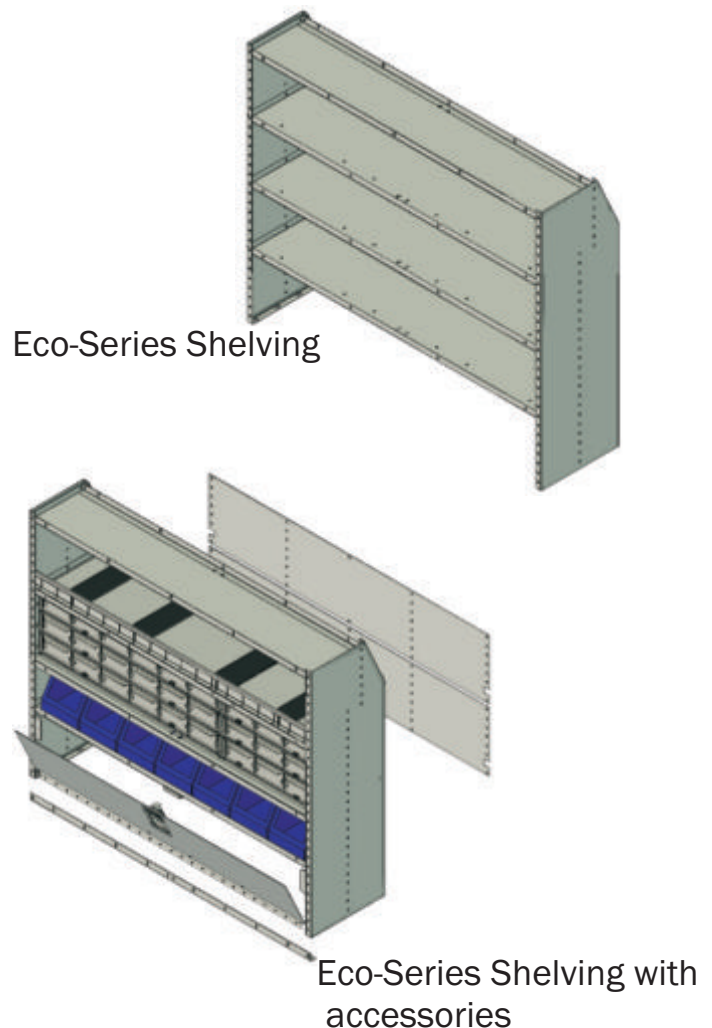

ECO-SERIES SHELVING

Your space, your way

Work Trucks Plus' adjustable Eco-Series Shelving allows you to customize your van interior to match your unique job functions. This line of industrial-grade shelving features popular accessories such as storage bins, drawer units, locking and non-locking horizontal doors, as well as low profile and deep-lip shelves. Our latest design increases the strength of the shelving while using lighter weight material, resulting in greater fuel efficiency.

FEATURES

- Shelves adjustable in 1.5" increments
- Three styles to choose from:
 - 20 ga Galvanized Steel
 - 20 ga Powder Coated Steel
 - 14 ga Aluminum
- Pre-punched for easy accessory attachment
- One-inch lip keeps items contained during transportation
- 100% hemmed shelves
 - no sharp edges
- Tapered end panels fit flush to van interior to maximize space
- Best-in-class, 6 year replacement warranty
- Light weight, maximum strength